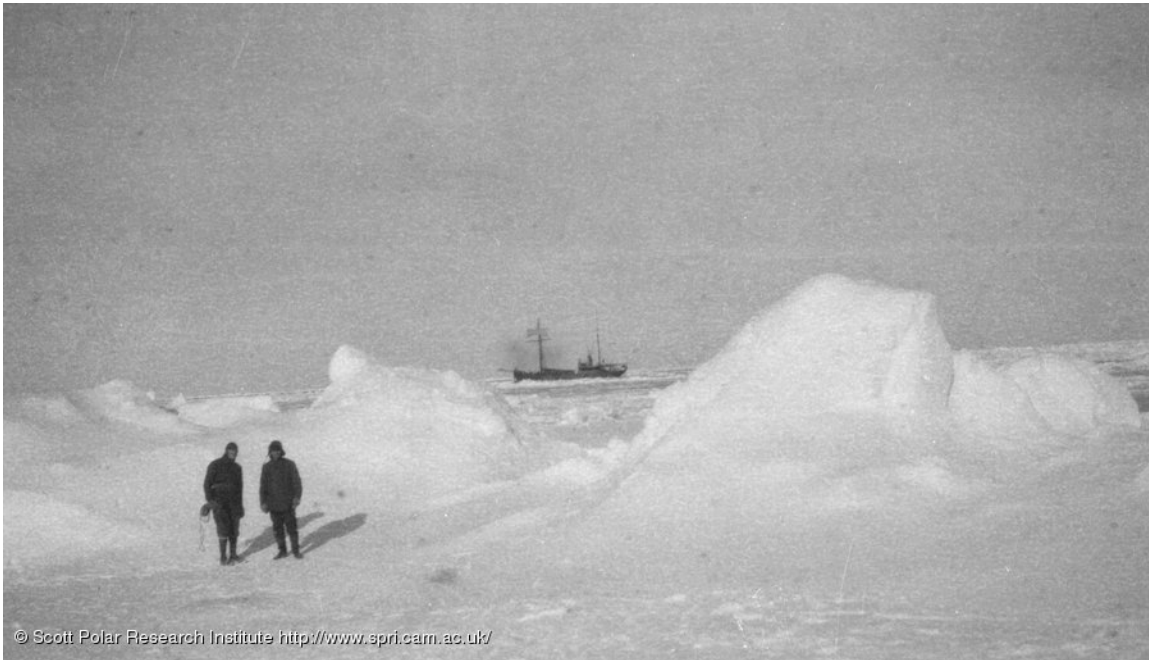

Freeze Frame

historic polar images

Two men on the ice

Title: Two men on the ice

Reference: P2002/28/967

Reference: P2002/28/967

Title: Two men on the ice

Description: plastic negative. . . .

Collection: Shackleton-Rowett Antarctic Expedition 1921-22

Summary text: Two expedition members stand on sea ice. Sail and steam powered ship. . 'Quest' in the background.

Date: 1922

Keywords: **steam ships icebergs**

Location: Antarctica, Dronning Maud Land

PDF created by [ContuttoPDF](#).

© Scott Polar Research Institute